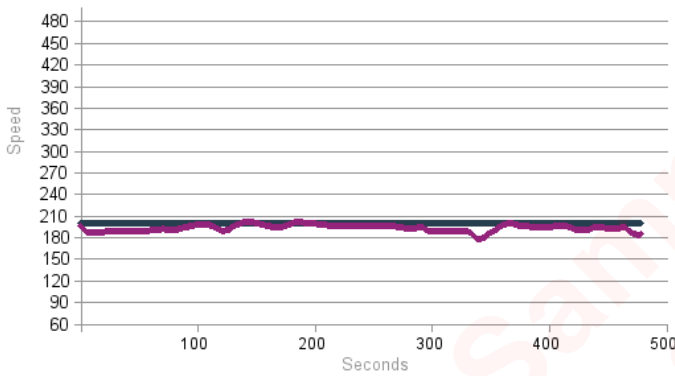

Speed

Control

Accuracy

Copyright © Symbiotics