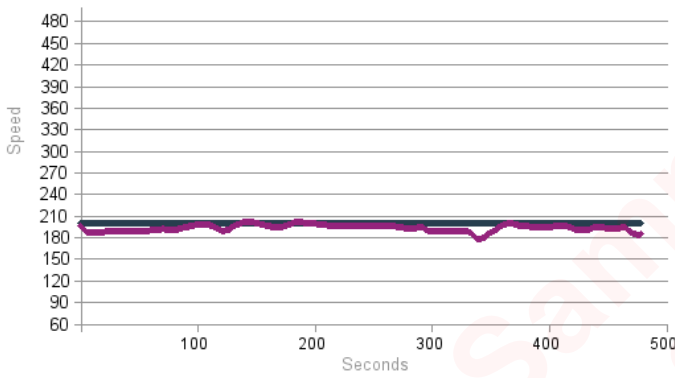

Dexterity and Hand-eye Coordination:

Physical Dexterity:

key ● Target Telemetry Data ● Candidate Telemetry Data

Height

Heading

Speed

Control

Accuracy