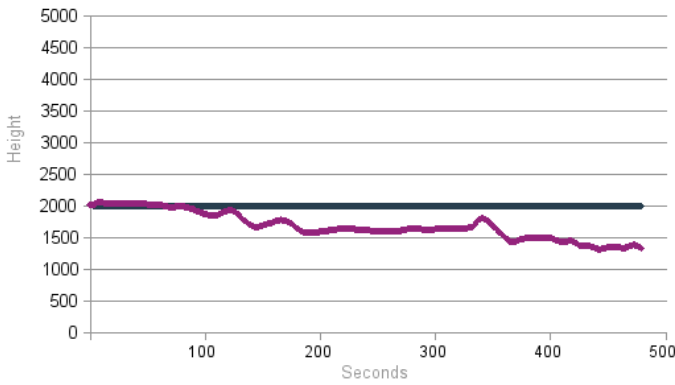

SYMBIOTICS

Dexterity and Hand-Eye
Coordination - 'Rotary Wing'

SYMBIOTICS

The following pages provide an example of our
Dexterity and Hand-Eye Coordination - 'Rotary Wing' report

This type of report should be interpreted by
Symbiotics or a certified individual using
our supplied Report Interpretation Guide

Dexterity and Hand-eye Coordination:

Physical Dexterity:

key ● Target Telemetry Data ● Candidate Telemetry Data

Height

Heading

Speed

Control

Accuracy