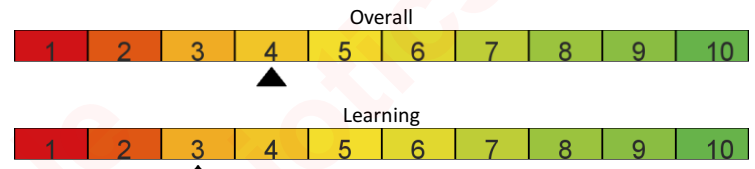

SYMBIOTICS

Dexterity and Hand-Eye
Coordination - 'Rotary Wing'

SYMBIOTICS

The following pages provide an example of our
Dexterity and Hand-Eye Coordination - 'Rotary Wing' report

This type of report should be interpreted by
Symbiotics or a certified individual using
our supplied Report Interpretation Guide

Dexterity and Hand-eye Coordination:

Physical Dexterity:

key ● Target Telemetry Data ● Candidate Telemetry Data

Height

Heading

Speed

Control

Accuracy