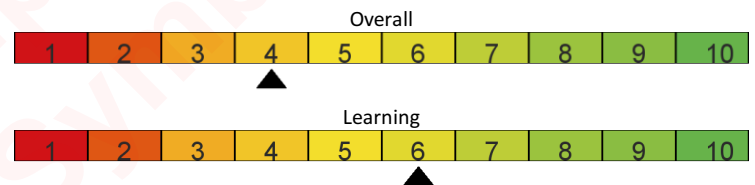

SYMBIOTICS

Dexterity and Hand-Eye
Coordination - 'Rotary Wing'

SYMBIOTICS

The following pages provide an example of our
Dexterity and Hand-Eye Coordination - 'Rotary Wing' report

This type of report should be interpreted by
Symbiotics or a certified individual using
our supplied Report Interpretation Guide

Dexterity and Hand-eye Coordination:

Physical Dexterity:

key ● Target Telemetry Data ● Candidate Telemetry Data

Height

Heading

Speed

Control

Accuracy